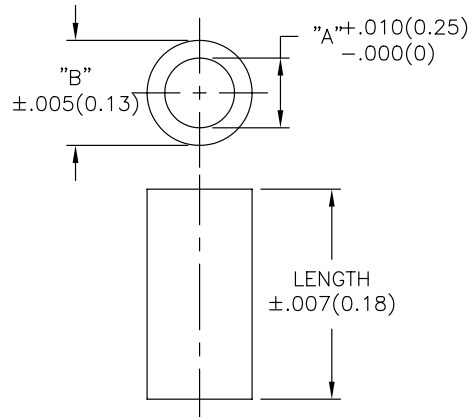

ALSS/BRSS Series Round Spacer - Aluminum or Brass

Material: Brass Finish: Zinc qq-z-325, Type II, CL-3 Clear Chromate					
For #4 Screw	For #6 Screw	For #8 Screw	For #10 Screw	Standard Pack: 100 per bag	
A: .114 (2.9) B: 1/4 (6.4)	A: .140 (3.5) B: 1/4 (6.4)	A: .166 (4.2) B: 1/4 (6.4)	A: .192 (4.9) B: 3/8 (9.5)		
Part Number				Length	
BRSS4-2	BRSS6-2	BRSS8-2	BRSS10-2	1/4 (6.4)	
BRSS4-3	BRSS6-3	BRSS8-3	BRSS10-3	3/8 (9.5)	
BRSS4-4	BRSS6-4	BRSS8-4	BRSS10-4	1/2 (12.7)	
BRSS4-5	BRSS6-5	BRSS8-5	BRSS10-5	5/8 (15.9)	
BRSS4-6	BRSS6-6	BRSS8-6	BRSS10-6	3/4 (19.1)	
BRSS4-8	BRSS6-8	BRSS8-8	BRSS10-8	1 (25.4)	
Material: Aluminum Finish: Iridite - Gold #14, MIL-C-5541					
For #4 Screw	For #6 Screw	For #8 Screw	For #10 Screw	Standard Pack: 100 per bag	
A: .114 (2.9) B: 1/4 (6.4)	A: .140 (3.5) B: 1/4 (6.4)	A: .166 (4.2) B: 1/4 (6.4)	A: .192 (4.9) B: 3/8 (9.5)		
Part Number				Length	
ALSS4-2	ALSS6-2	ALSS8-2	ALSS10-2	1/4 (6.4)	
ALSS4-3	ALSS6-3	ALSS8-3	ALSS10-3	3/8 (9.5)	
ALSS4-4	ALSS6-4	ALSS8-4	ALSS10-4	1/2 (12.7)	
ALSS4-5	ALSS6-5	ALSS8-5	ALSS10-5	5/8 (15.9)	
ALSS4-6	ALSS6-6	ALSS8-6	ALSS10-6	3/4 (19.1)	
ALSS4-8	ALSS6-8	ALSS8-8	ALSS10-8	1 (25.4)