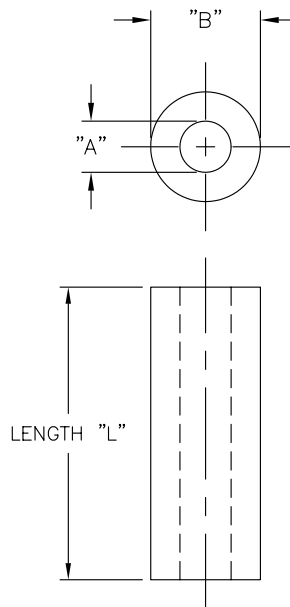

SS Series Round Plastic Spacer

Features

- High dielectric strength, UL 94V-0 rated material.
- Available in 4' pieces and/or other lengths by special order.

Material: CPVC, RMS-11
Color: Light Gray

For #4 Screw (M-2.5)	For #6 Screw (M-3)	For #8 Screw (M-4)	For #8 Screw (M-4)	For #10 Screw (M-4.5)	For 1/4 Bolt (M-6)	For 3/8 Bolt (M-9)	Standard Pack: Up to 1" Long, 1000 per bag; over 1" long, 500 per bag	
"A" = .120 ± .007 (3.1 ± 0.18) "B" = 1/4 ± .007 (6.4 ± 0.18)	"A" = .147 ± .007 (3.7 ± 0.18) "B" = 1/4 ± .007 (6.4 ± 0.18)	"A" = .175 ± .007 (4.5 ± 0.18) "B" = 1/4 ± .007 (6.4 ± 0.18)	"A" = .175 ± .007 (4.5 ± 0.18) "B" = 3/8 ± .007 (9.5 ± 0.18)	"A" = .200 ± .010 (5.1 ± 0.25) "B" = 3/8 ± .007 (9.5 ± 0.25)	"A" = .266 ± .010 (6.8 ± 0.25) "B" = 1/2 ± .007 (12.7 ± 0.25)	"A" = .397 ± .010 (10.1 ± 0.25) "B" = 1/2 ± .007 (12.7 ± 0.25)	Length "L"	Length "L" Tol
SS4-2	SS6-2	SS8-2	SS8-2L	SS10-2	SS1/4-2	SS3/8-2	1/4 (6.4)	±.010 (0.25)
SS4-3	SS6-3	SS8-3	SS8-3L	SS10-3	—	SS3/8-3	3/8 (9.5)	
SS4-4	SS6-4	SS8-4	SS8-4L	SS10-4	SS1/4-4	SS3/8-4	1/2 (12.7)	
SS4-5	SS6-5	SS8-5	SS8-5L	SS10-5	—	—	5/8 (15.9)	
SS4-6	SS6-6	SS8-6	SS8-6L	SS10-6	SS1/4-6	SS3/8-6	3/4 (19.1)	±.015 (0.38)
SS4-8	SS6-8	SS8-8	SS8-8L	SS10-8	SS1/4-8	SS3/8-8	1 (25.4)	
SS4-10	SS6-10	SS8-10	SS8-10L	SS10-10	SS1/4-10	SS3/8-10	1 - 1/4 (31.8)	
SS4-12	SS6-12	SS8-12	SS8-12L	SS10-12	SS1/4-12	SS3/8-12	1 - 1/2 (38.1)	
SS4-14	SS6-14	SS8-14	SS8-14L	SS10-14	SS1/4-14	SS3/8-14	1 - 3/4 (44.5)	±.020 (0.51)
SS4-16	SS6-16	SS8-16	SS8-16L	SS10-16	SS1/4-16	SS3/8-16	2 (50.8)	
—	—	SS8-18	SS8-18L	SS10-18	SS1/4-18	SS3/8-18	2 - 1/4 (57.2)	
—	—	SS8-20	SS8-20L	SS10-20	SS1/4-20	SS3/8-20	2 - 1/2 (63.5)	
—	—	SS8-22	SS8-22L	SS10-22	SS1/4-22	SS3/8-22	2 - 3/4 (69.8)	±.020 (0.51)
—	—	SS8-24	SS8-24L	SS10-24	SS1/4-24	SS3/8-24	3 (76.2)	